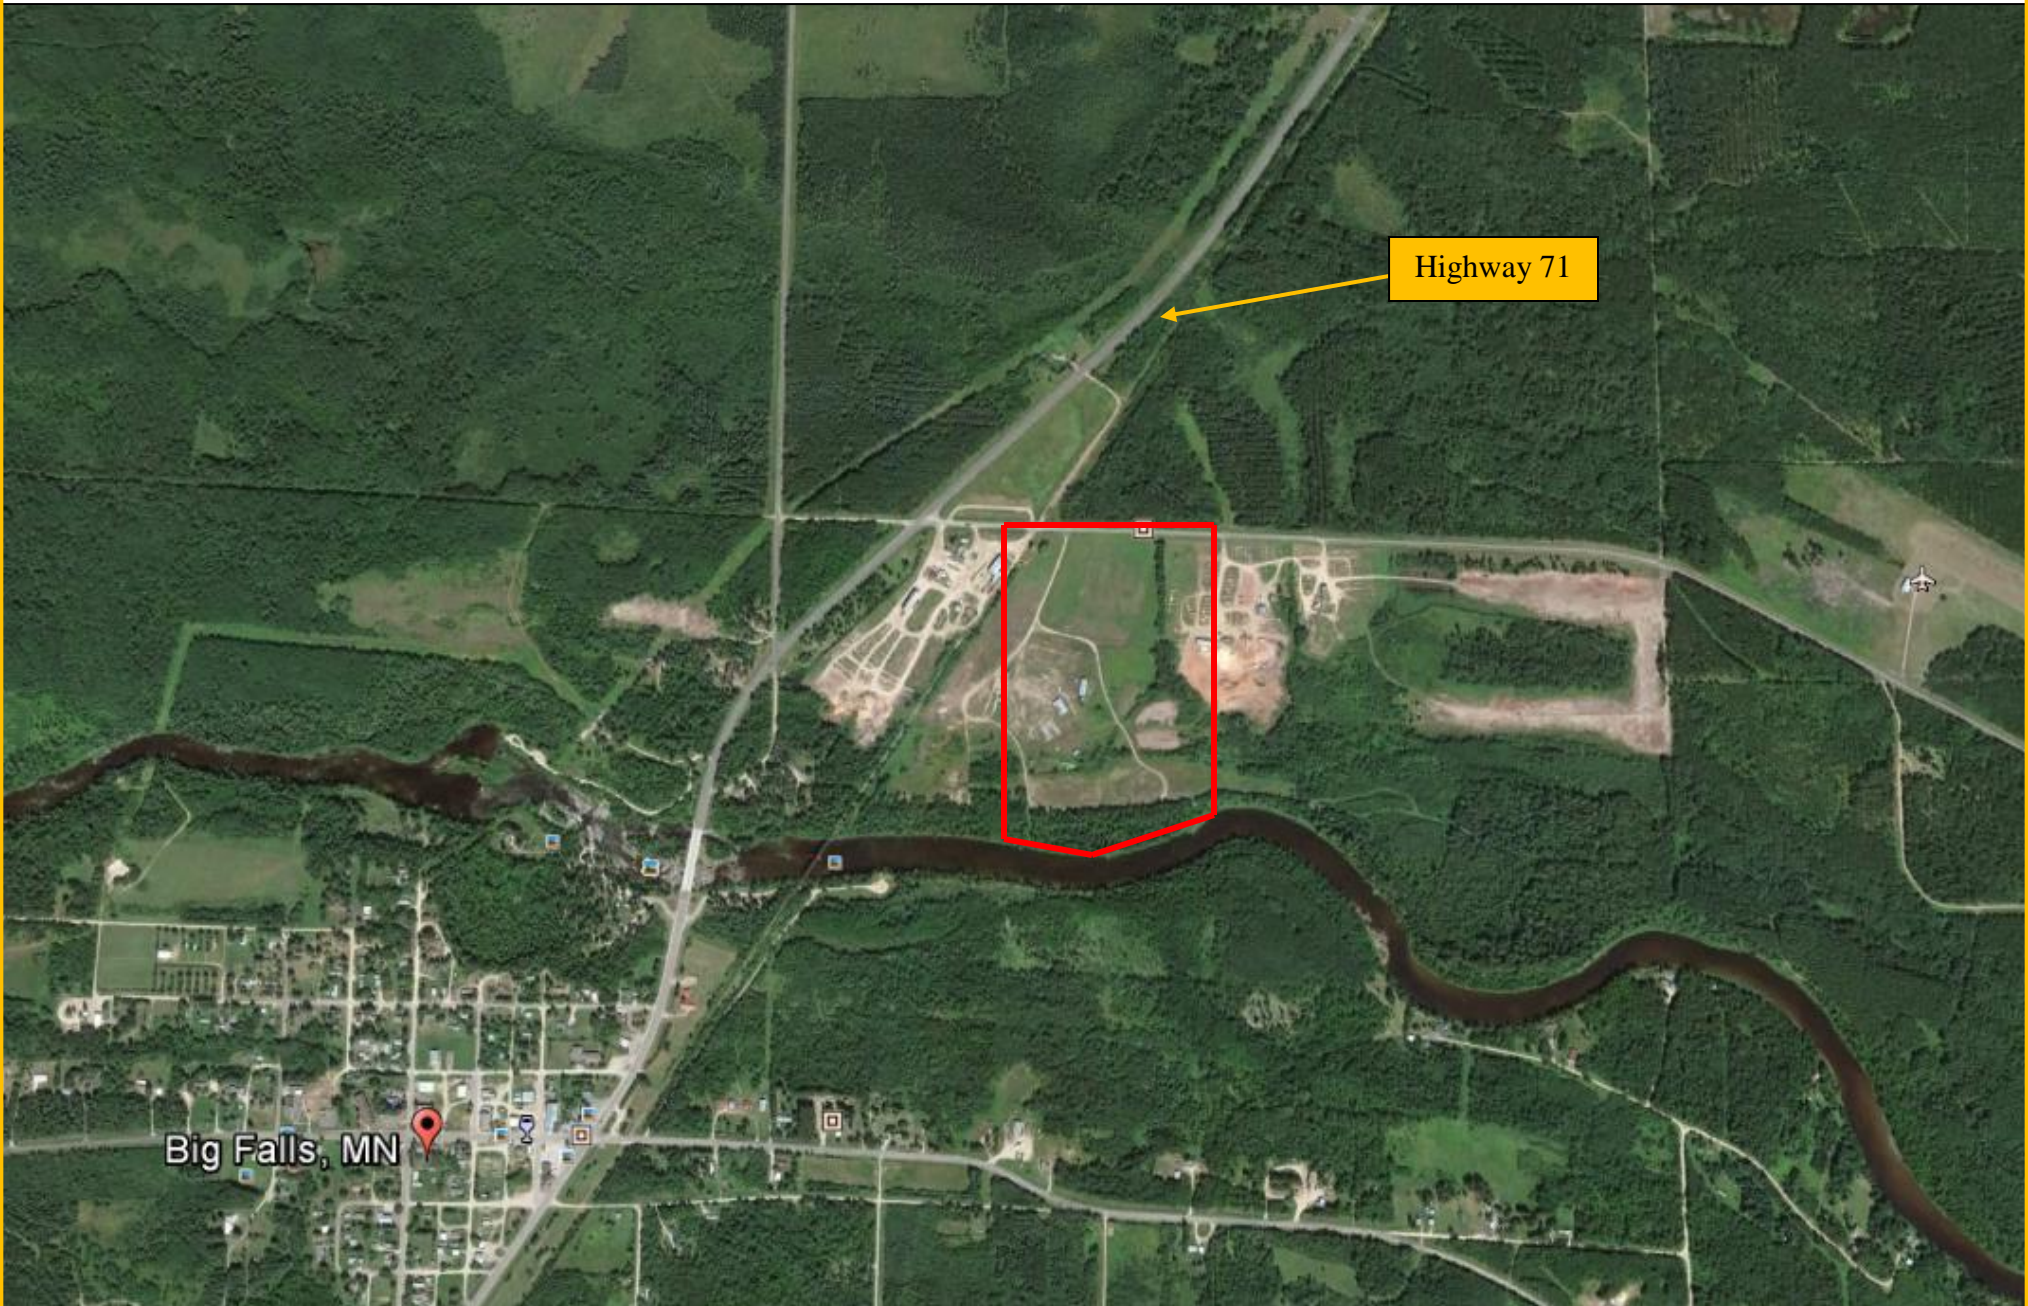

KNAEBLE SITE – BIG FALLS

Koochiching Economic Development Authority
Paul Nevanen

Contact:

P.O. Box 138
International Falls, MN 56649

Area Information and Attributes on back

(800) 452-3569
keda@businessupnorth.com
www.businessupnorth.com

KNAEBLE SITE – BIG FALLS

- Parcel Size - 20 Acres
- Zoning – M-2 Manufacturing
- Immediate Highway Access
- Foreign Trade Zone Designated
- Utilities Into Property

AREA ATTRIBUTES:

- Quality Multi-disciplined Workforce
- Competitive Utility Rates
- International Airport
- Local, Regional and State Incentives
- Workforce Training Through Community College